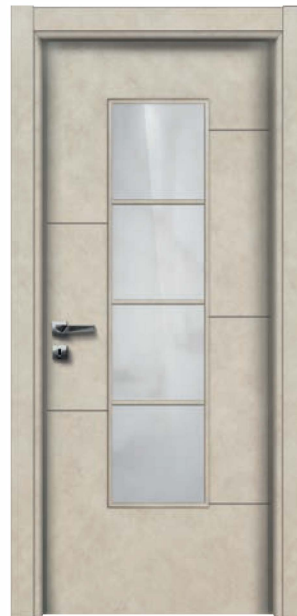

MODALINE/ MODALINE

9240 MAGIC VIZON
9240 MAGIC MINK

C 04

MODALINE/ MODALINE

9200 LUNAR GRİ
9200 LUNAR GREY