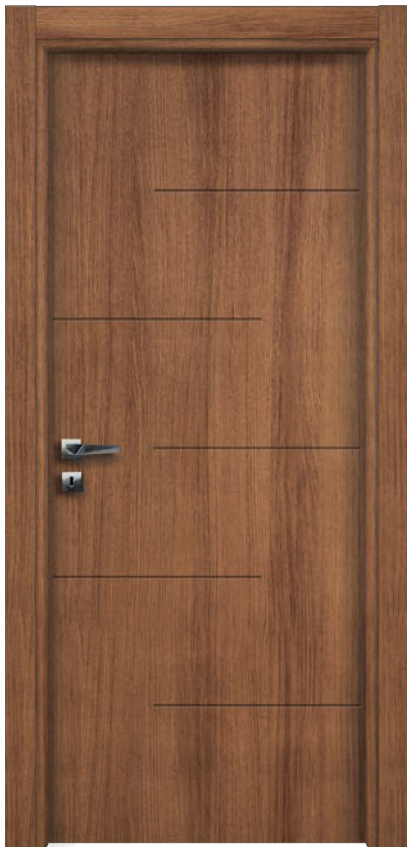

MODALINE/ MODALINE

9020 BEYAZ
9020 WHITE